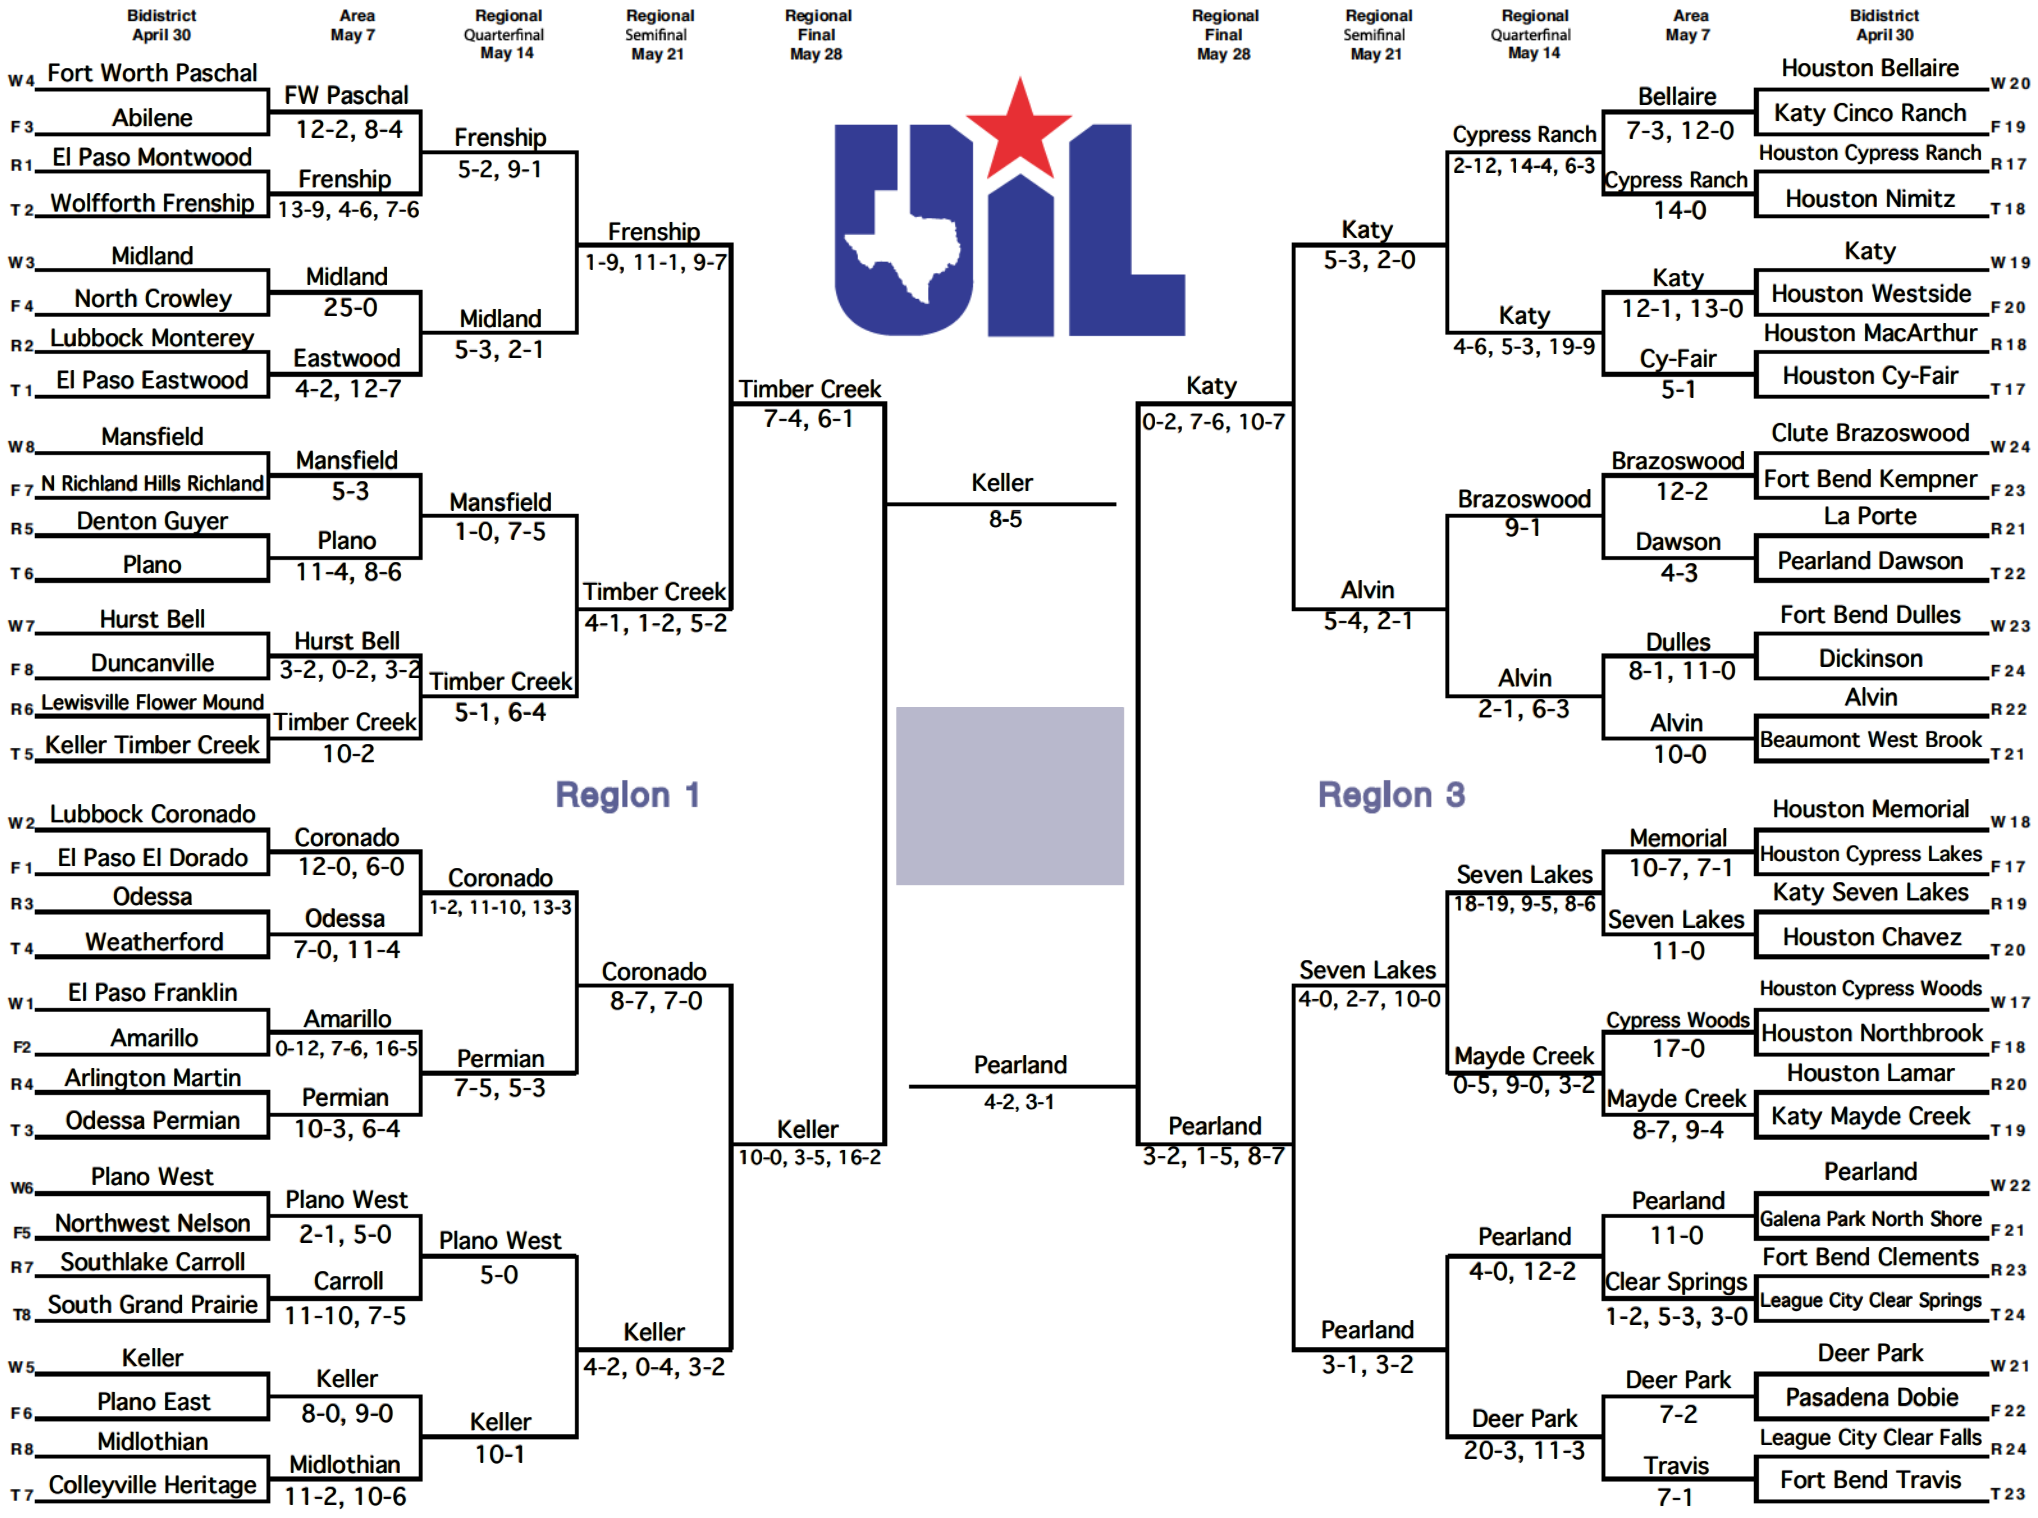

2016 Softball Conference 6A

Region 1

Region 3